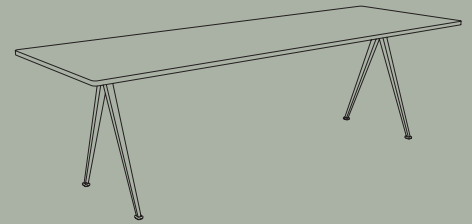

Created to be adaptable, light and strong, the Result chair and Pyramid Table are the first and last word in cutout sheet steel construction. The designs, originally created by Friso Kramer and Wim Rietveld while working at Ahrend in the 1950s, are being relaunched by HAY together with Ahrend. At the time of their initial launch, they were regarded as a triumph in their innovative use of sheet steel, giving new direction for its use in organically shaped products. Today, both as individual pieces and as a collection, they are notable for their sparing use of materials, their simplistic construction and for the fact that they are light enough to move about with considerable ease. These lasting designs, proved in real environments over generations; functionally excellent and aesthetically light, for life.

RESULT & PYRAMID

RESULT CHAIR
W45,5 X D48,5 X H81 cm

PYRAMID TABLE 01
L140 X W65 X H74 cm

PYRAMID TABLE 01
L140 X W75 X H74 cm

PYRAMID TABLE 01
L200 X W75 X H74 cm

PYRAMID TABLE 02
L190 X W85 X H74 cm

PYRAMID TABLE 02
L250 X W85 X H74 cm

PYRAMID TABLE 02
L300 X W85 X H74 cm

PYRAMID BENCH 11
L85 X W40 X H46 cm

PYRAMID BENCH 11
L140 X W40 X H46 cm

RESULT & PYRAMID

PYRAMID BENCH 11
L200 X W40 X H46 cm

PYRAMID BENCH 12
L190 X W40 X H46 cm

PYRAMID BENCH 12
L250 X W40 X H46 cm