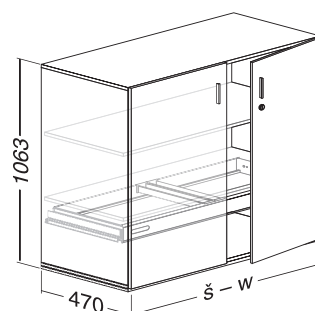

LTD – MFC šedá grey	LTD – MFC buk beech	LTD – MFC divoká hruška wild pear	LTD – MFC bílá white	LTD – MFC Talinn buk beech	LTD – MFC Lindstrom světlý buk beech light	LTD – MFC Lindberg dub oak	LTD – MFC Okapi ořech walnut
barva soklu plinth colour								
š – w 800								
RAL9004	038612545	038612532	038612552	038612570	038612529	038612537	038612574	038612575
RAL9005	058612545	058612532	058612552	058612570	058612529	058612537	058612574	058612575
RAL9010	048612545	048612532	048612552	048612570	048612529	048612537	048612574	048612575
RAL9022	018612545	018612532	018612552	018612570	018612529	018612537	018612574	018612575
RAL7012	068612545	068612532	068612552	068612570	068612529	068612537	068612574	068612575
RAL7016	098612545	098612532	098612552	098612570	098612529	098612537	098612574	098612575
š – w 1000								
RAL9004	038615545	038615532	038615552	038615570	038615529	038615537	038615574	038615575
RAL9005	058615545	058615532	058615552	058615570	058615529	058615537	058615574	058615575
RAL9010	048615545	048615532	048615552	048615570	048615529	048615537	048615574	048615575
RAL9022	018615545	018615532	018615552	018615570	018615529	018615537	018615574	018615575
RAL7012	068615545	068615532	068615552	068615570	068615529	068615537	068615574	068615575
RAL7016	098615545	098615532	098615552	098615570	098615529	098615537	098615574	098615575
š – w 1200								
RAL9004	038619545	038619532	038619552	038619570	038619529	038619537	038619574	038619575
RAL9005	058619545	058619532	058619552	058619570	058619529	058619537	058619574	058619575
RAL9010	048619545	048619532	048619552	048619570	048619529	048619537	048619574	048619575
RAL9022	018619545	018619532	018619552	018619570	018619529	018619537	018619574	018619575
RAL7012	068619545	068619532	068619552	068619570	068619529	068619537	068619574	068619575
RAL7016	098619545	098619532	098619552	098619570	098619529	098619537	098619574	098619575