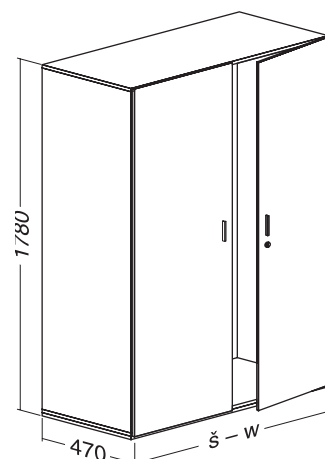

LTD – MFC šedá grey	LTD – MFC buk beech	LTD – MFC divoká hruška wild pear	LTD – MFC bílá white	LTD – MFC Talinn buk beech	LTD – MFC Lindstrom světlý buk beech light	LTD – MFC Lindberg dub oak	LTD – MFC Okapi ořech walnut
barva soklu plinth colour								
š – w 800								
RAL9004	138612845	138612832	138612852	138612870	138612829	138612837	138612874	138612875
RAL9005	158612845	158612832	158612852	158612870	158612829	158612837	158612874	158612875
RAL9010	148612845	148612832	148612852	148612870	148612829	148612837	148612874	148612875
RAL9022	118612845	118612832	118612852	118612870	118612829	118612837	118612874	118612875
RAL7012	168612845	168612832	168612852	168612870	168612829	168612837	168612874	168612875
RAL7016	198612845	198612832	198612852	198612870	198612829	198612837	198612874	198612875
š – w 1000								
RAL9004	138615845	138615832	138615852	138615870	138615829	138615837	138615874	138615875
RAL9005	158615845	158615832	158615852	158615870	158615829	158615837	158615874	158615875
RAL9010	148615845	148615832	148615852	148615870	148615829	148615837	148615874	148615875
RAL9022	118615845	118615832	118615852	118615870	118615829	118615837	118615874	118615875
RAL7012	168615845	168615832	168615852	168615870	168615829	168615837	168615874	168615875
RAL7016	198615845	198615832	198615852	198615870	198615829	198615837	198615874	198615875
š – w 1200								
RAL9004	138619845	138619832	138619852	138619870	138619829	138619837	138619874	138619875
RAL9005	158619845	158619832	158619852	158619870	158619829	158619837	158619874	158619875
RAL9010	148619845	148619832	148619852	148619870	148619829	148619837	148619874	148619875
RAL9022	118619845	118619832	118619852	118619870	118619829	118619837	118619874	118619875
RAL7012	168619845	168619832	168619852	168619870	168619829	168619837	168619874	168619875
RAL7016	198619845	198619832	198619852	198619870	198619829	198619837	198619874	198619875