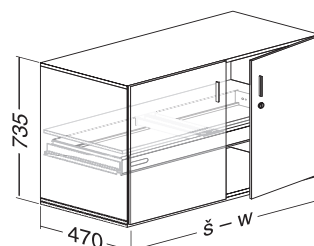

LTD – MFC šedá grey	LTD – MFC buk beech	LTD – MFC divoká hruška wild pear	LTD – MFC bílá white	LTD – MFC Talinn buk beech	LTD – MFC Lindstrom světlý buk beech light	LTD – MFC Lindberg dub oak	LTD – MFC Okapi ořech walnut
barva soklu plinth colour								
š – w 800								
RAL9004	038612345	038612332	038612352	038612370	038612329	038612337	038612374	038612375
RAL9005	058612345	058612332	058612352	058612370	058612329	058612337	058612374	058612375
RAL9010	048612345	048612332	048612352	048612370	048612329	048612337	048612374	048612375
RAL9022	018612345	018612332	018612352	018612370	018612329	018612337	018612374	018612375
RAL7012	068612345	068612332	068612352	068612370	068612329	068612337	068612374	068612375
RAL7016	098612345	098612332	098612352	098612370	098612329	098612337	098612374	098612375
š – w 1000								
RAL9004	038615345	038615332	038615352	038615370	038615329	038615337	038615374	038615375
RAL9005	058615345	058615332	058615352	058615370	058615329	058615337	058615374	058615375
RAL9010	048615345	048615332	048615352	048615370	048615329	048615337	048615374	048615375
RAL9022	018615345	018615332	018615352	018615370	018615329	018615337	018615374	018615375
RAL7012	068615345	068615332	068615352	068615370	068615329	068615337	068615374	068615375
RAL7016	098615345	098615332	098615352	098615370	098615329	098615337	098615374	098615375
š – w 1200								
RAL9004	038619345	038619332	038619352	038619370	038619329	038619337	038619374	038619375
RAL9005	058619345	058619332	058619352	058619370	058619329	058619337	058619374	058619375
RAL9010	048619345	048619332	048619352	048619370	048619329	048619337	048619374	048619375
RAL9022	018619345	018619332	018619352	018619370	018619329	018619337	018619374	018619375
RAL7012	068619345	068619332	068619352	068619370	068619329	068619337	068619374	068619375
RAL7016	098619345	098619332	098619352	098619370	098619329	098619337	098619374	098619375