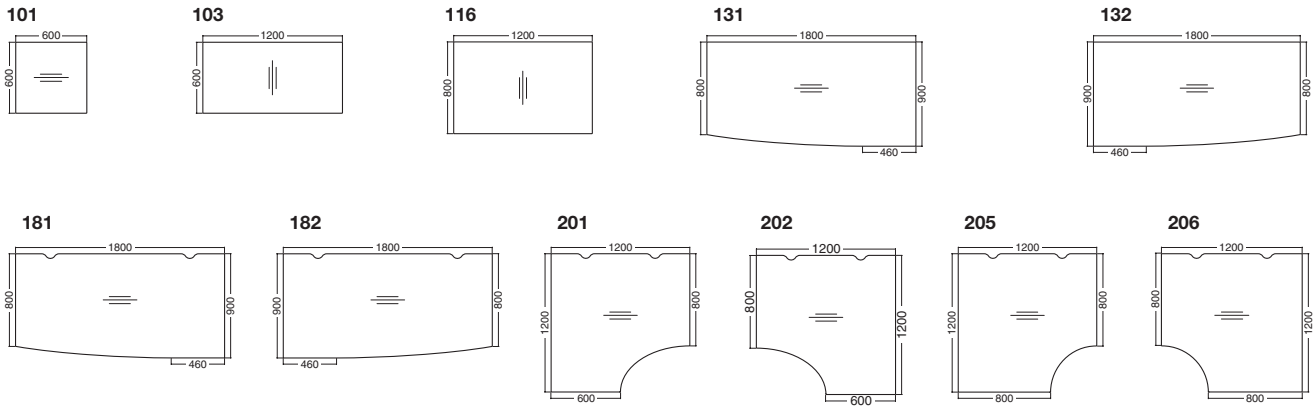

Přehled pracovních desek stolových HPL – Overview of HPL Task Worksurfaces