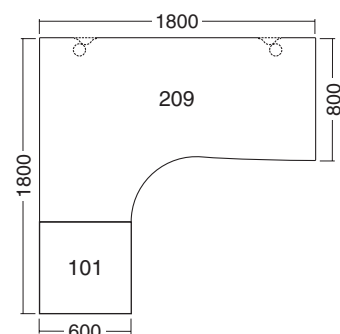

Stolová sestava Arkus A (209+101) 1800×1800 Arkus configuration Arkus A (209+101) 1800×1800

	LTD – MFC šedá grey	LTD – MFC buk beech	LTD – MFC divoká hruška wild pear	LTD – MFC bílá white	HPL šedá grey	HPL buk beech	HPL divoká hruška wild pear	HPL bílá white
RAL9004	030627345	030627332	030627352	030627370	030627340	030627335	030627351	030627369
RAL9007	020627345	020627332	020627352	020627370	020627340	020627335	020627351	020627369
RAL9010	040627345	040627332	040627352	040627370	040627340	040627335	040627351	040627369
RAL9022	010627345	010627332	010627352	010627370	010627340	010627335	010627351	010627369