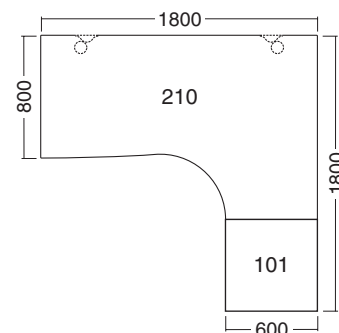

Stolové sestavy – Configurations

Stolová sestava Arkus A (210+101) 1800×1800
Arkus configuration Arkus A (210+101) 1800×1800

	LTD – MFC šedá grey	LTD – MFC buk beech	LTD – MFC divoká hruška wild pear	LTD – MFC bílá white	HPL šedá grey	HPL buk beech	HPL divoká hruška wild pear	HPL bílá white
RAL9004	030727345	030727332	030727352	030727370	030727340	030727335	030727351	030727369
RAL9007	020727345	020727332	020727352	020727370	020727340	020727335	020727351	020727369
RAL9010	040727345	040727332	040727352	040727370	040727340	040727335	040727351	040727369
RAL9022	010727345	010727332	010727352	010727370	010727340	010727335	010727351	010727369