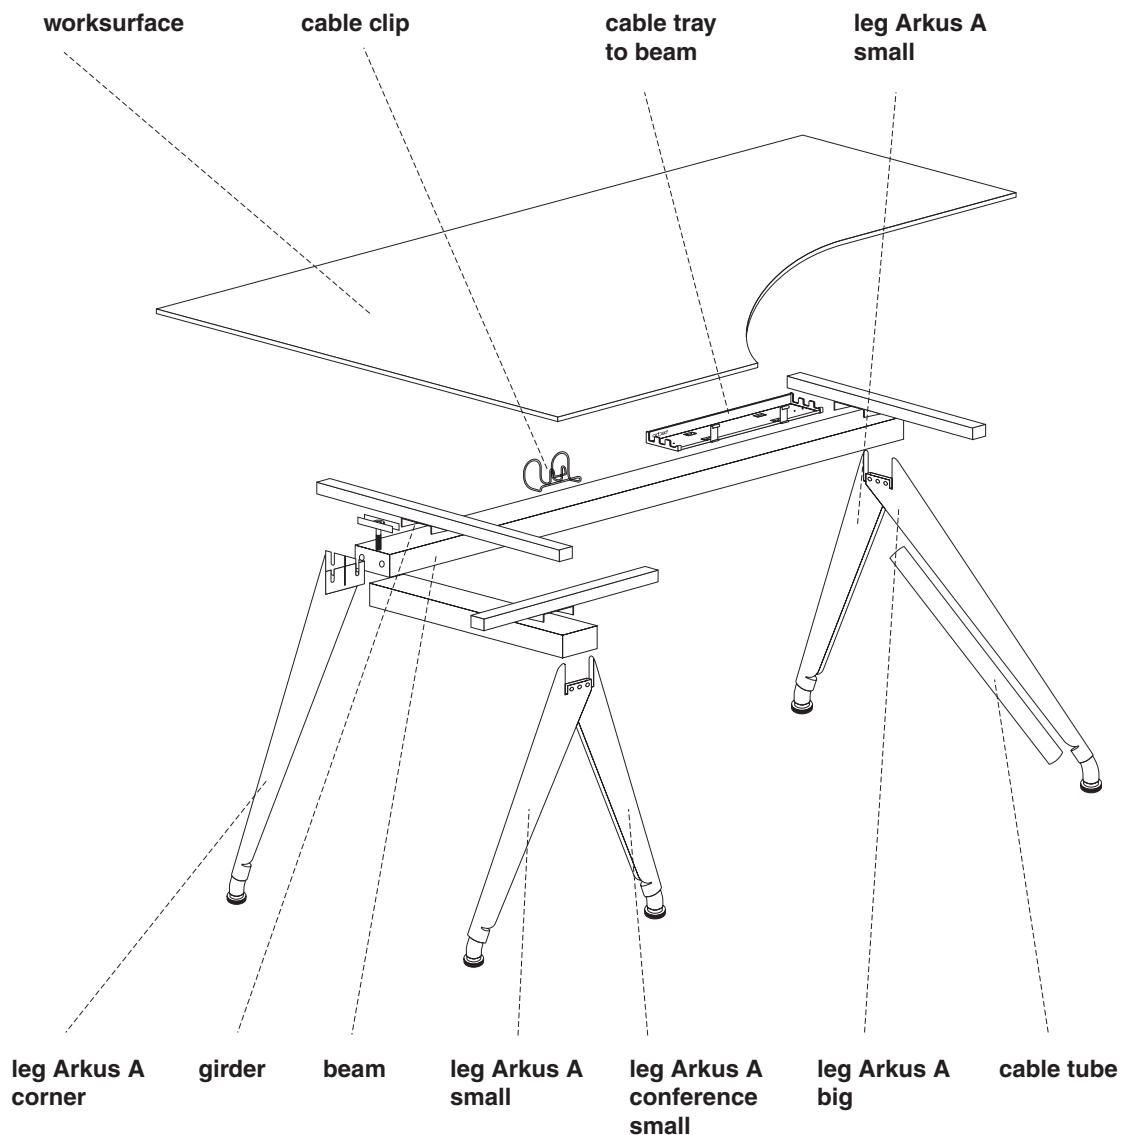

Arkus is a sophisticated, sturdy and flexible beam system designed by Hans Verboom for contemporary offices, callcentres and training & conference rooms. Above all, Arkus is simple to understand, specify, install and reconfigure, with the entire system comprising very few components.

The system consists of profiled steel legs fixed to structural horizontal steel beams which also support worksurface brackets, joints and accessory fixings.

Arkus table configurations are height adjustable from 735 to 750 mm. Legs are fitted with levelling feet and height-adjustable frames are available as an option.

Frame finishes

RAL9004 – black
RAL9007 – gunmetal
RAL9010 – white
RAL9022 – silver

Worksurfaces

Worksurfaces are available in two standard forms:

- 18mm MFC with ABS edge 2mm
- 17.6mm „HPL“ (high-pressure laminate on an MDF core), with painted black edge as standard

HPL worksurfaces feature a chamfered edge to retain the slim appearance befitting Arkus.

The worksurface finishes are:

U1188 – grey
0381PR – beech
R5413 – wild pear
W400 – white

Cable management

In keeping with Arkus' simple design philosophy, cable-management components can be easily added to the frame, or retrospectively fitted after installation.