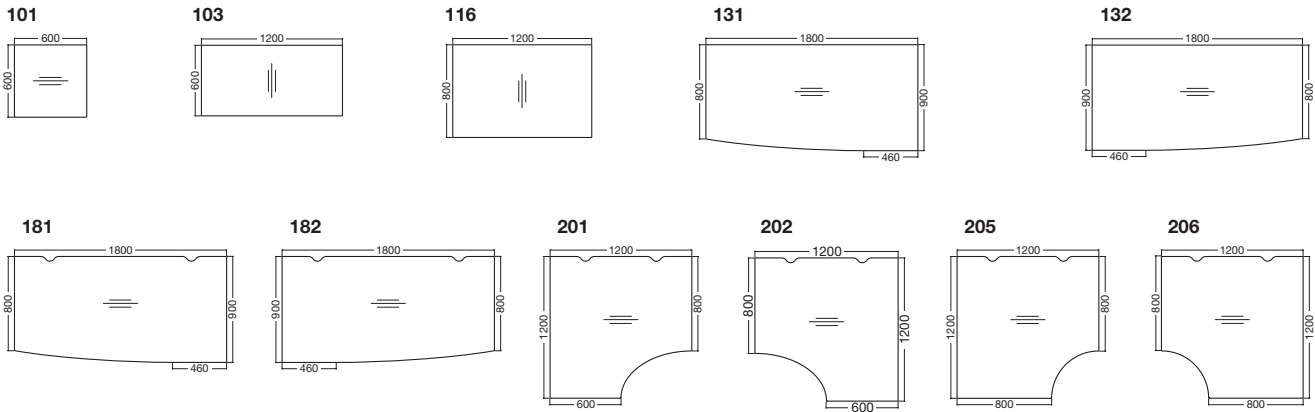

Přehled pracovních desek stolových Ekotech – Overview of Ekotech Task Worksurfaces