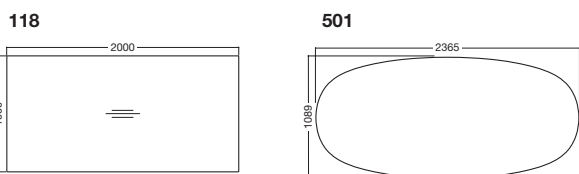

Přehled desek konferenčních Ekotech – Overview of Ekotech Conference Worksurfaces