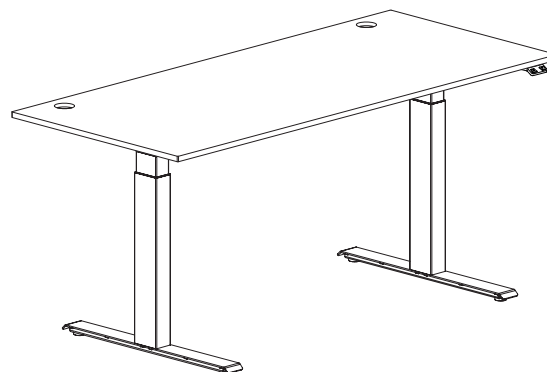

Note:

- it is necessary to order an extended frame for desktops 1800–2100 mm
- the desktops are supplied with the package (for the connection of the desktop and the frame); grommets have to be ordered separately (according to the pattern of the board or the color of the base)
- the desktops are prepared for mounting basic screen holders, cable trays and the control panel
- produced by Ahrend