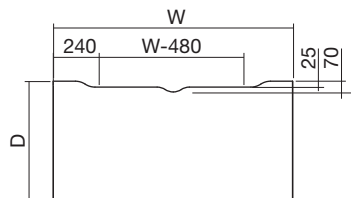

Note:

- it is necessary to order an extended frame for desktops 1800–2100 mm
- the desktops are supplied with the package (for the connection of the desktop and the frame)
- the desktops are prepared for mounting basic screen holders, cable trays and the control panel
- produced by Ahrend