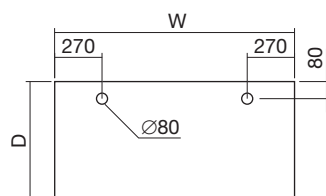

Note:

- it is necessary to order an extended frame for desktops 1800–2100 mm
- the desktops are supplied with the package (for the connection of the desktop and the frame); grommets have to be ordered separately (according to the pattern of the board or the color of the base)
- the desktops are prepared for mounting basic screen holders, cable trays and the control panel
- produced by Ahrend