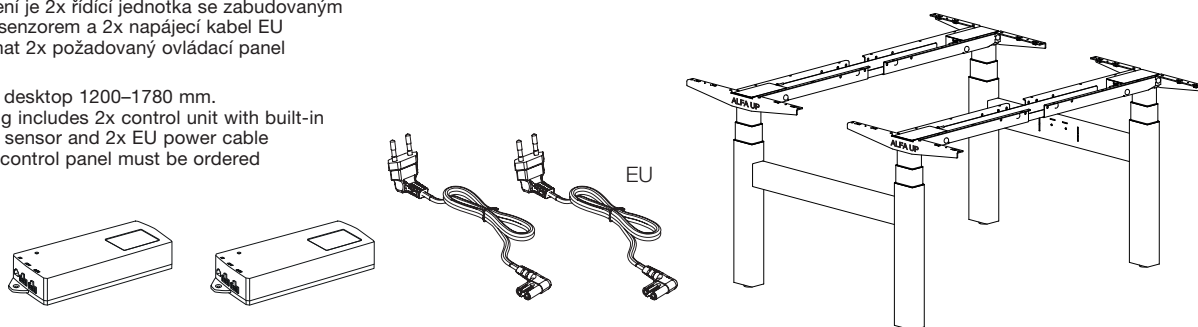

Note:

- designed for desktop 1200–1780 mm.
- the packaging includes 2x control unit with built-in anti-collision sensor and 2x EU power cable
- the required control panel must be ordered

Montáž řídicí jednotky – do desky
Mounting of the control unit – into the top