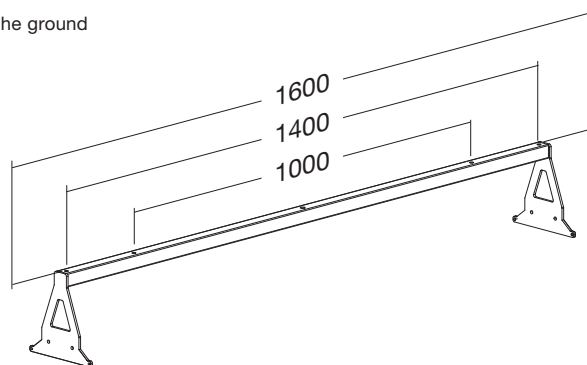

Návod k použití držáků paravanů | Instructions for use screen brackets

Paravány Sonic, Zenith, PRO, WF25, WF Felt | Screens Sonic, Zenith, PRO, WF25, WF Felt

Název Name	Č. výkresu Drawing No.	Č. položky Item No.	Délka desky stolu Length of worksurface	Rozteč pro nástavce Distance for extensions	Pro paraván For screen
Držák paravánu ALFA UP DUO v0 (T1) 1200 svařenec Screen bracket ALFA UP DUO h0 (T1) 1200 welder	7314-412-2	5103326xx	1200	1000/600	1200/1000/800
Držák paravánu ALFA UP DUO v0 (T1) 1400 svařenec Screen bracket ALFA UP DUO h0 (T1) 1400 welder	7314-411-2	5103322xx	1400	1200/800	1400/1200/1000
Držák paravánu ALFA UP DUO v0 (T1) 1600 svařenec Screen bracket ALFA UP DUO h0 (T1) 1600 welder	7314-410-2	5103325xx	1600	1400/1000	1600/1400/1200
Držák paravánu ALFA UP DUO v0 (T1) 1800 svařenec Screen bracket ALFA UP DUO h0 (T1) 1800 welder	7314-409-2	5103324xx	1800	1600/1200	1800/1600/1400

Poznámka | Note:

- při použití paravánu $v=500$ mm je horní hrana paravánu 1087 mm nad zemí
  when using the screen $v = 500$ mm, the top edge of the partition 1087 mm above the ground
- vhodné pro těžké paravány (Sonic)
  suitable for heavy screens (Sonic)
- bez nástavce (příbalu) nelze použít
  cannot be used without connection parts (package)

Při použití „U25“ vhodné pro paravány WF25, WF Felt | By using „U25“ it is suitable for screens WF25, WF Felt

Název Name	Č. výkresu Drawing No.	Č. položky Item No.
Držák paravánu ALFA UP DUO „U25“ – sada Screen bracket ALFA UP DUO U25 – set	7314-379-1	5103181xx

**Při použití trnu vhodné pro paraván WF25, Zenith hobra
By using pin it is suitable for screens WF25, Zenith hardboard**

Název Name	Č. výkresu Drawing No.	Č. položky Item No.
Trn držáku paravánu Alfa UP (T1; T2) Pin of screen bracket ALFA UP (T1; T2)	7314-359-1	691621299

**Při použití příbalu vhodné pro paraván Sonic, Zenith, PRO
By using the package it is suitable for screens Sonic, Zenith, PRO**

Název Name	Č. položky Item No.	Obsahuje Contents
Příbal k držáku T1;T2 ALFA UP DUO Package for holder T1;T2 ALFA UP DUO	417670799	3x – šroub M6x40 – 314364099 3x – podložka 6,4 – 200127999 3x – screw M6x40 – 314364099 3x – washer 6,4 – 200127999