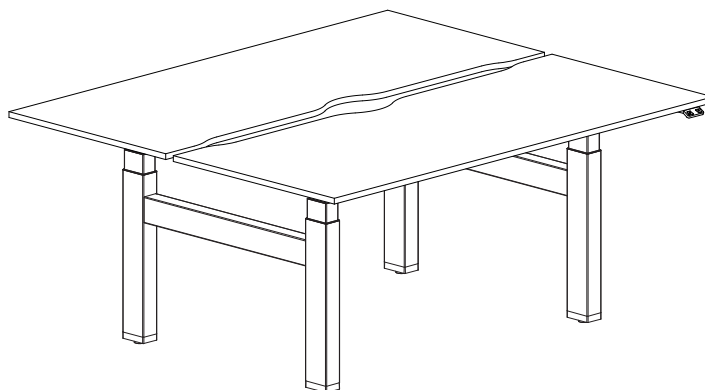

- pro stolové desky délky 1800–2100 mm je nutné objednat prodloužený rám
- desky se dodávají včetně příbalu (pro spojení desky a podnoží)
- desky jsou vrtané pro základní držáky paravánů, kabelových kanálů a připraveny pro montáž ovládacího panelu
- výroba Ahrend

Note:

- it is necessary to order an extended frame for desktops 1800–2100 mm
- the desktops are supplied with the package (for the connection of the desktop and the frame)
- the desktops are prepared for mounting basic screen holders, cable trays and the control panel
- produced by Ahrend