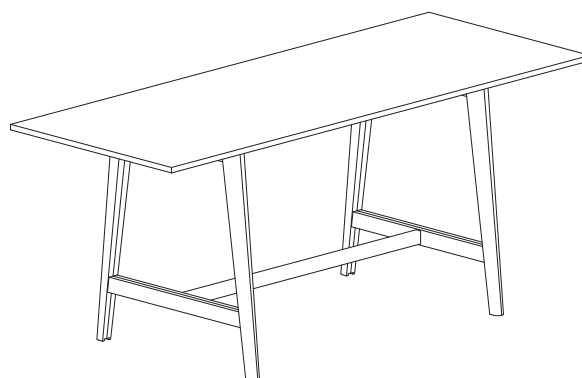

742 mm (deska stolu tl. 25 mm)

Stolové desky

Desky stolů jsou vyrobeny z laminované dřevotřískové desky o tloušťce 25 mm s 2mm ABS hranou.

Root is a range of high tables, coffee tables and cabinets suitable for offices and meeting rooms. Its advantage is its distinctive appearance and the construction materials used.

742 mm (tabletop thickness 25 mm)

Table tops

The tabletops are made of laminated chipboard with a thickness of 25 mm and a 2mm ABS edge.

Konferenční stoly | Conference tables

Stůl konferenční ROOT vysoký 2600x1000, výška 1080 mm (tl. desky 25 mm)
 Conference table Alfa Root high 2600x1000, height 1080 mm (desktop thickness 25 mm)

LTD – MFC	LTD – MFC
dub	bílá
oak	white
RAL9010	043830574
	043830570

Stůl konferenční ROOT čtyřnohý Ø900, výška 742 mm (tloušťka desky 25 mm)
 Conference table Root four-legged Ø900, height 742 mm (desktop thickness 25 mm)