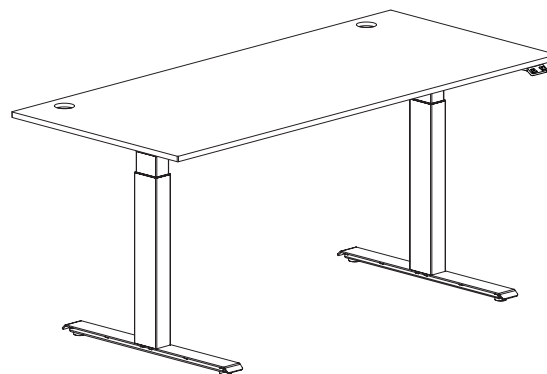

Note:

- it is necessary to order an extended frame for desktops 1800–2100 mm
- the desktops are supplied with the package (for the connection of the desktop and the frame); grommets have to be ordered separately (according to the pattern of the board or the color of the base)
- the desktops are prepared for mounting basic screen holders, cable trays and the control panel
- produced by Ahrend