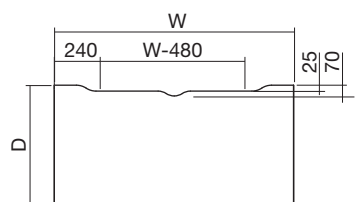

Note:

- it is necessary to order an extended frame for desktops 1800–2100 mm
- the desktops are supplied with the package (for the connection of the desktop and the frame)
- the desktops are prepared for mounting basic screen holders, cable trays and the control panel
- produced by Ahrend