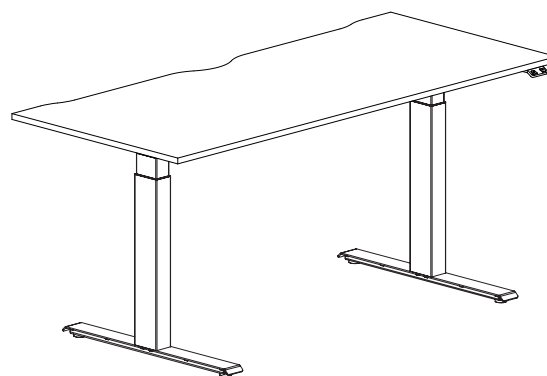

Note:

- it is necessary to order an extended frame for desktops 1800–2100 mm
- the desktops are supplied with the package (for the connection of the desktop and the frame)
- the desktops are prepared for mounting basic screen holders, cable trays and the control panel
- produced by Ahrend