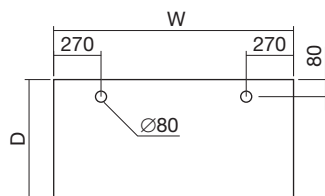

Note:

- it is necessary to order an extended frame for desktops 1800–2100 mm
- the desktops are supplied with the package (for the connection of the desktop and the frame); grommets have to be ordered separately (according to the pattern of the board or the color of the base)
- the desktops are prepared for mounting basic screen holders, cable trays and the control panel
- produced by Ahrend