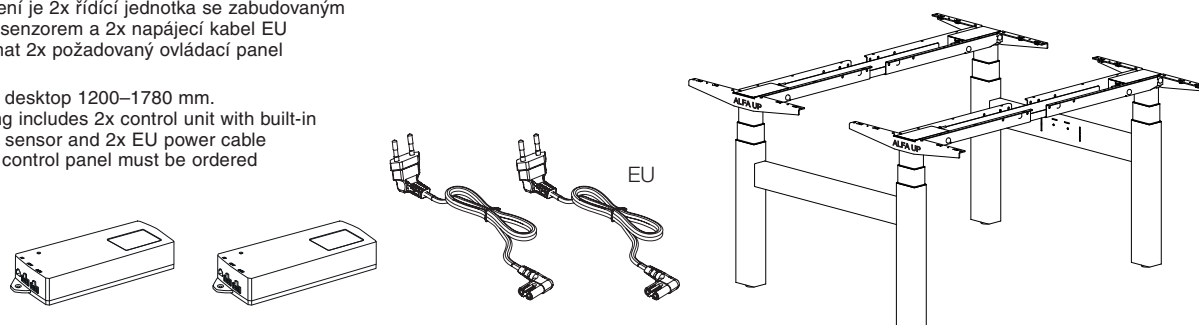

Note:

- designed for desktop 1200–1780 mm.
- the packaging includes 2x control unit with built-in anti-collision sensor and 2x EU power cable
- the required control panel must be ordered

Montáž řídicí jednotky – do desky
Mounting of the control unit – into the top