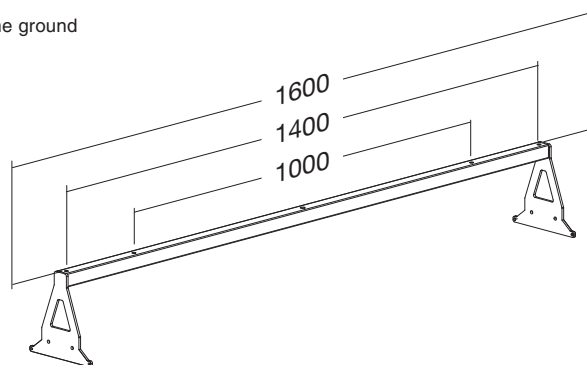

Návod k použití držáků paravanů | Instructions for use screen brackets

Paravány Sonic, Zenith, PRO, WF25, WF Felt | Screens Sonic, Zenith, PRO, WF25, WF Felt

Název Name	Č. výkresu Drawing No.	Č. položky Item No.	Délka desky stolu Length of worksurface	Rozteč pro nástavce Distance for extensions	Pro paraván For screen
Držák paravánu ALFA UP DUO v0 (T1) 1200 svařenec Screen bracket ALFA UP DUO h0 (T1) 1200 welder	7314-412-2	5103326xx	1200	1000/600	1200/1000/800
Držák paravánu ALFA UP DUO v0 (T1) 1400 svařenec Screen bracket ALFA UP DUO h0 (T1) 1400 welder	7314-411-2	5103322xx	1400	1200/800	1400/1200/1000
Držák paravánu ALFA UP DUO v0 (T1) 1600 svařenec Screen bracket ALFA UP DUO h0 (T1) 1600 welder	7314-410-2	5103325xx	1600	1400/1000	1600/1400/1200
Držák paravánu ALFA UP DUO v0 (T1) 1800 svařenec Screen bracket ALFA UP DUO h0 (T1) 1800 welder	7314-409-2	5103324xx	1800	1600/1200	1800/1600/1400

Poznámka | Note:

- při použití paravánu $v=500$ mm je horní hrana paravánu 1087 mm nad zemí
  when using the screen $v = 500$ mm, the top edge of the partition 1087 mm above the ground
- vhodné pro těžké paravány (Sonic)
  suitable for heavy screens (Sonic)
- bez nástavce (příbalu) nelze použít
  cannot be used without connection parts (package)

Při použití „U25“ vhodné pro paravány WF25, WF Felt | By using „U25“ it is suitable for screens WF25, WF Felt

Název Name	Č. výkresu Drawing No.	Č. položky Item No.
Držák paravánu ALFA UP DUO „U25“ – sada Screen bracket ALFA UP DUO U25 – set	7314-379-1	5103181xx

**Při použití trnu vhodné pro paraván WF25, Zenith hobra
By using pin it is suitable for screens WF25, Zenith hardboard**

Název Name	Č. výkresu Drawing No.	Č. položky Item No.
Trn držáku paravánu Alfa UP (T1; T2) Pin of screen bracket ALFA UP (T1; T2)	7314-359-1	691621299

**Při použití příbalu vhodné pro paraván Sonic, Zenith, PRO
By using the package it is suitable for screens Sonic, Zenith, PRO**

Název Name	Č. položky Item No.	Obsahuje Contents
Příbal k držáku T1;T2 ALFA UP DUO Package for holder T1;T2 ALFA UP DUO	417670799	3x – šroub M6x40 – 314364099 3x – podložka 6,4 – 200127999 3x – screw M6x40 – 314364099 3x – washer 6,4 – 200127999